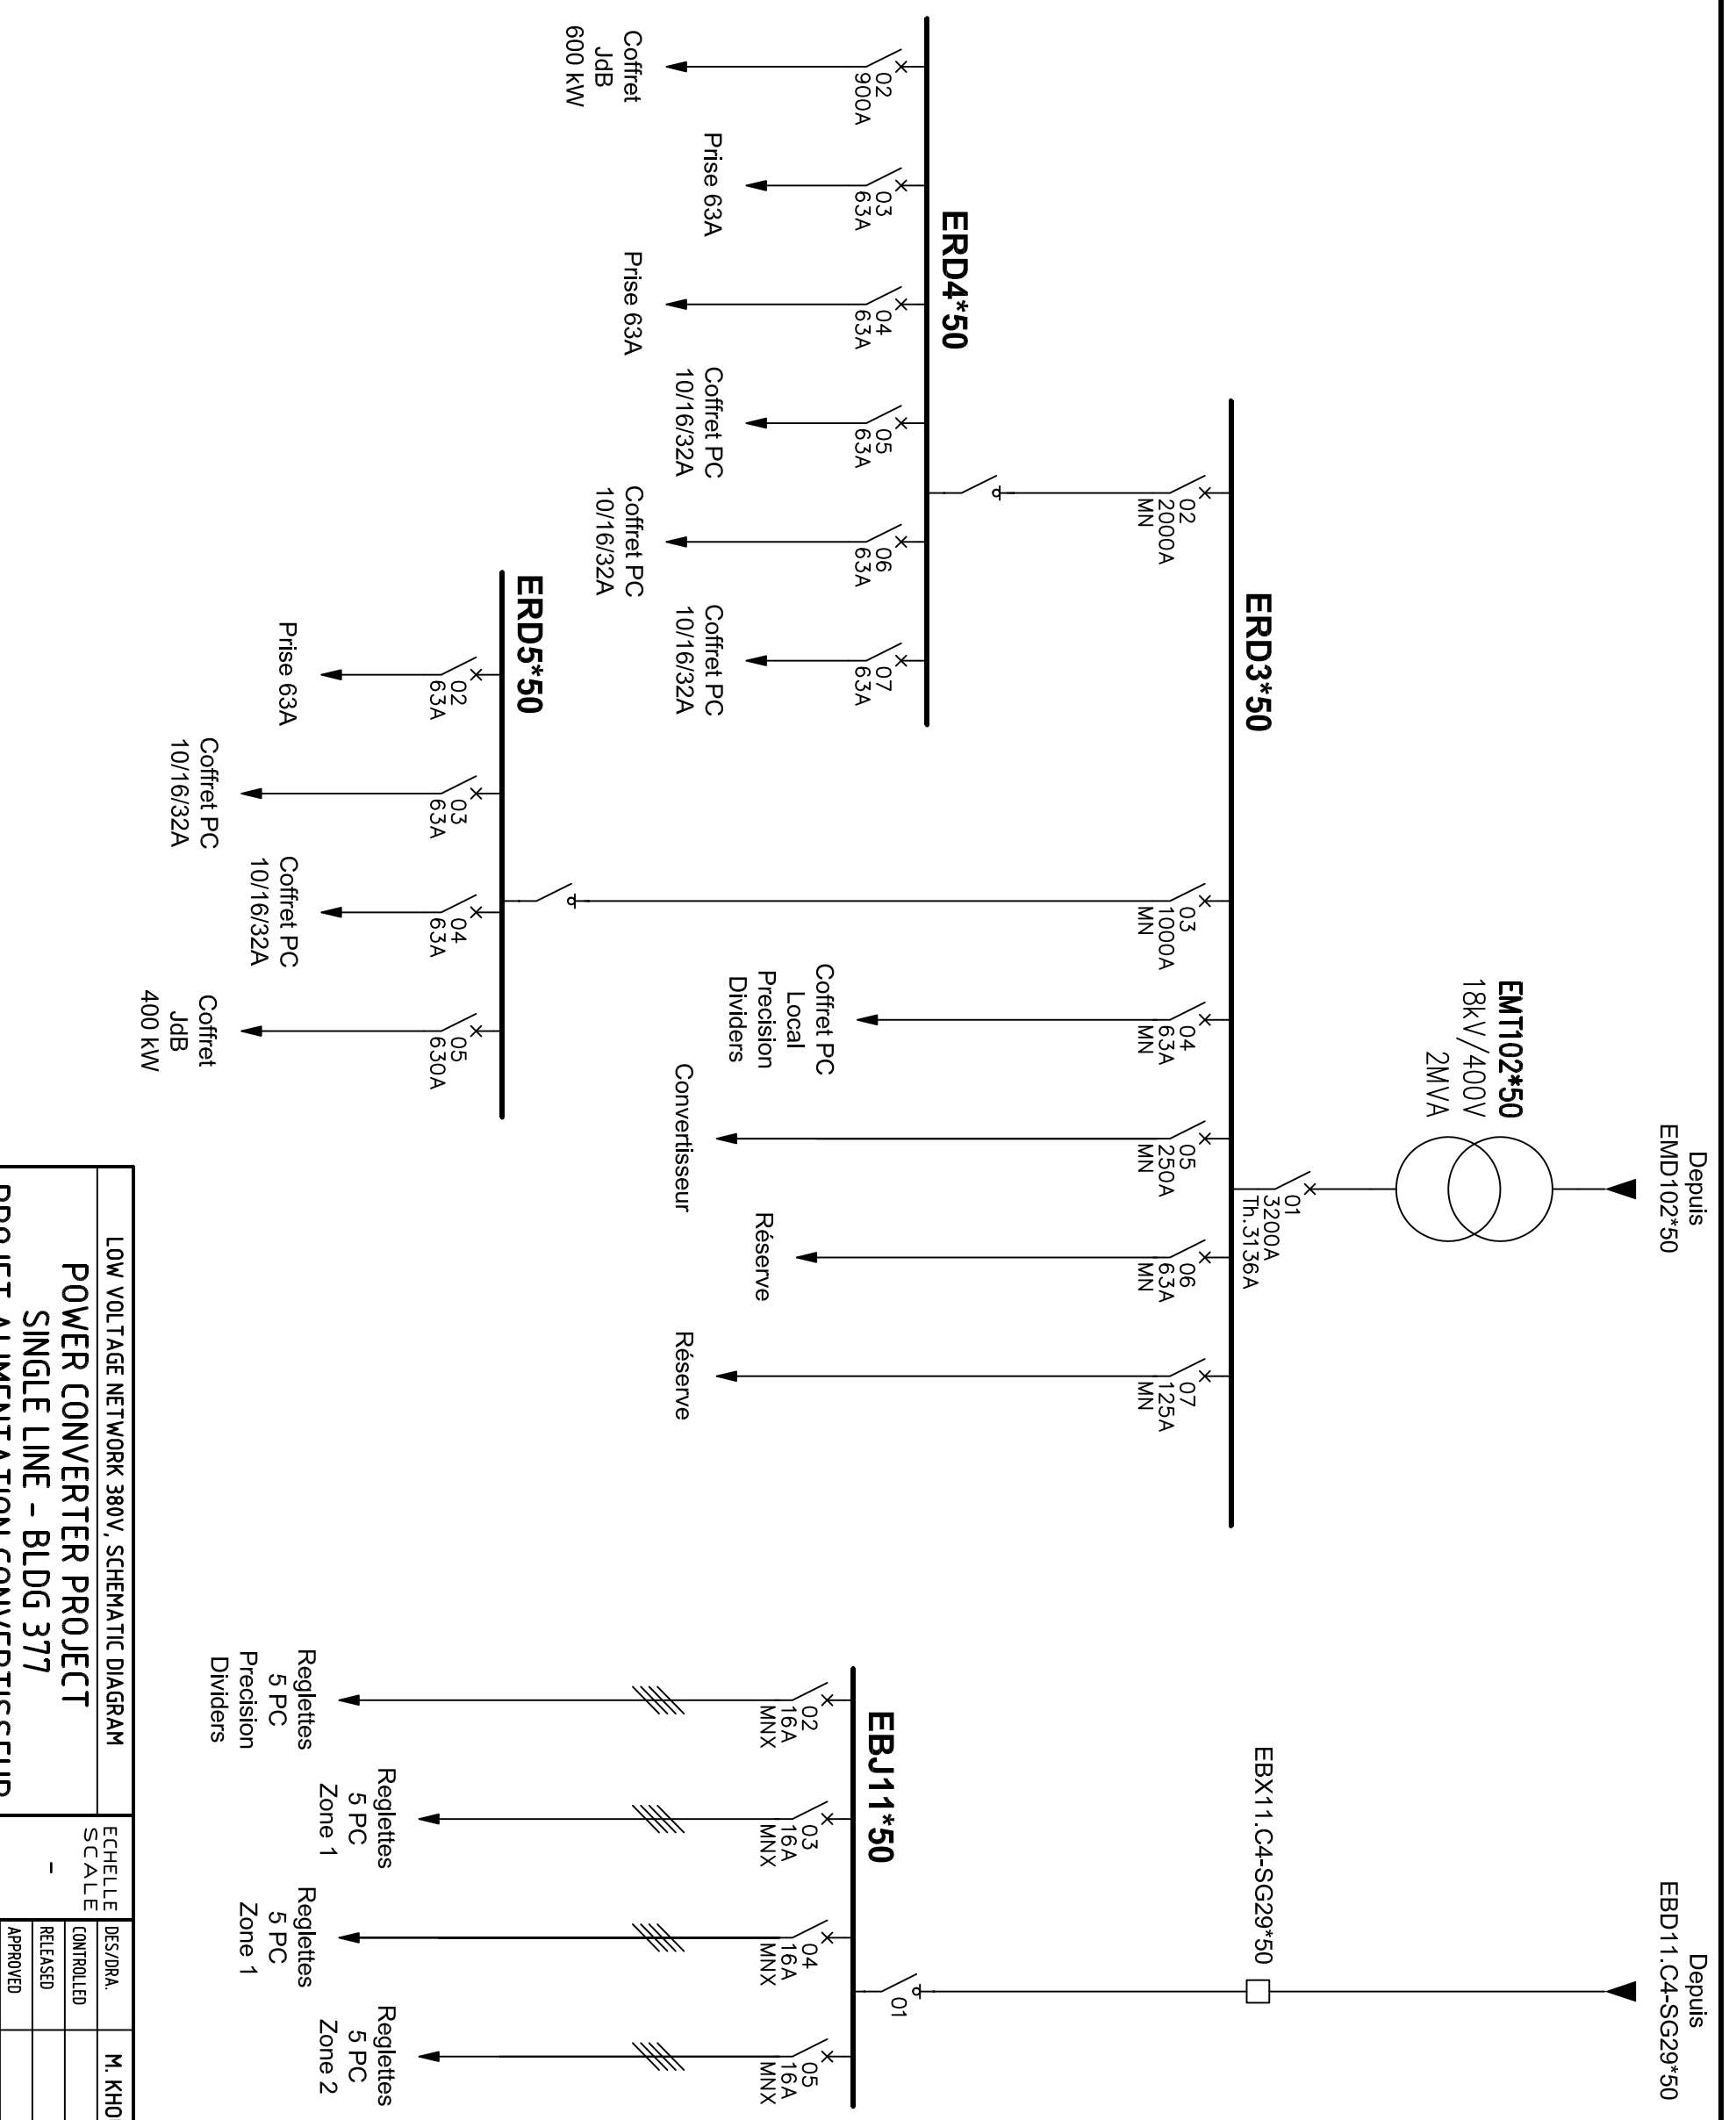

PROJECTION

DESSIN, RUGOSITE, TOLERANCES
SELON NORMES ISO
DRAWING, RUGOSITY, TOLERANCES
ACCORDING TO ISO STANDARDS

IND.	DATE	NOM/NAME	ZONE	MODIFICATION

IND.	DATE	NOM/NAME	ZONE	MODIFICATION

7 6 5 4 3 2 1

LOW VOLTAGE NETWORK 380V, SCHEMATIC DIAGRAM		ECHELLE SCALE		DES/DRA.		M. KHOUJA		2012-07-18	
POWER CONVERTER PROJECT		-		CONTROLLED					
SINGLE LINE - BLDG 377				RELEASED					
PROJET ALIMENTATION CONVERTISSEUR				APPROVED					
UNIFILAIRE - BÂT 377				REPLACE/REPLACES		ELEC\71MEY\EBD2033			